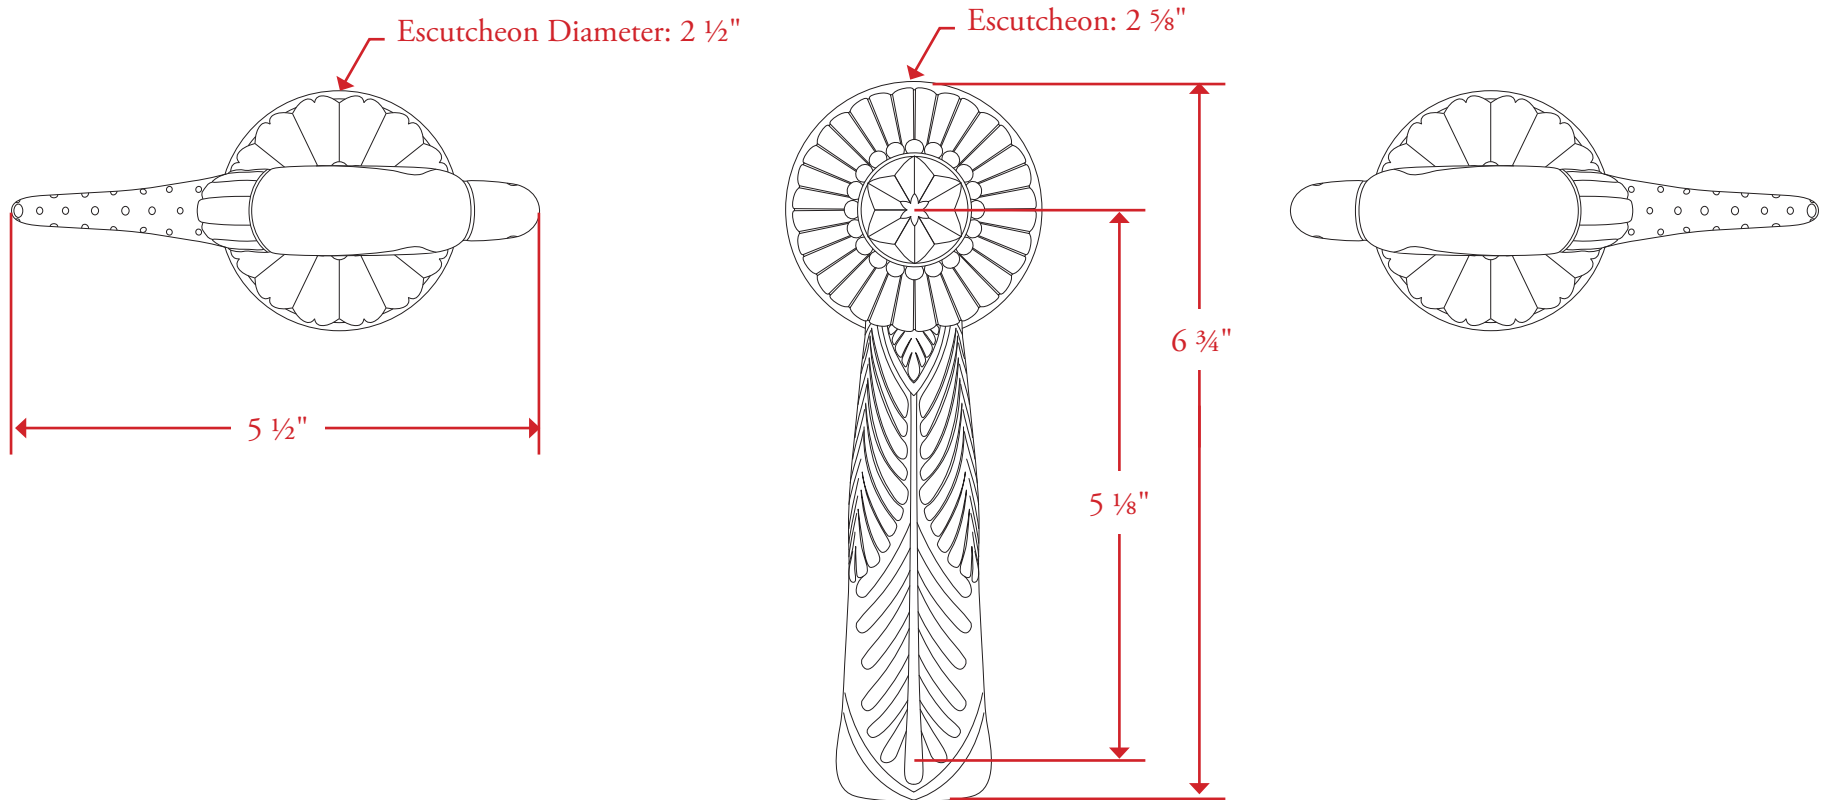

## RATEAU BASIN SET

N° 10601 with Levers

All measurements are in inches unless otherwise noted. Drawing shown at 1/2 scale. Please do not scale drawing. Template is for reference only, not mortising purposes. All field cutting and fitting should be done with physical hardware. All matching bathroom accessories are available. Some spout designs require additional mounting space. Please verify clearance at basin or tub.