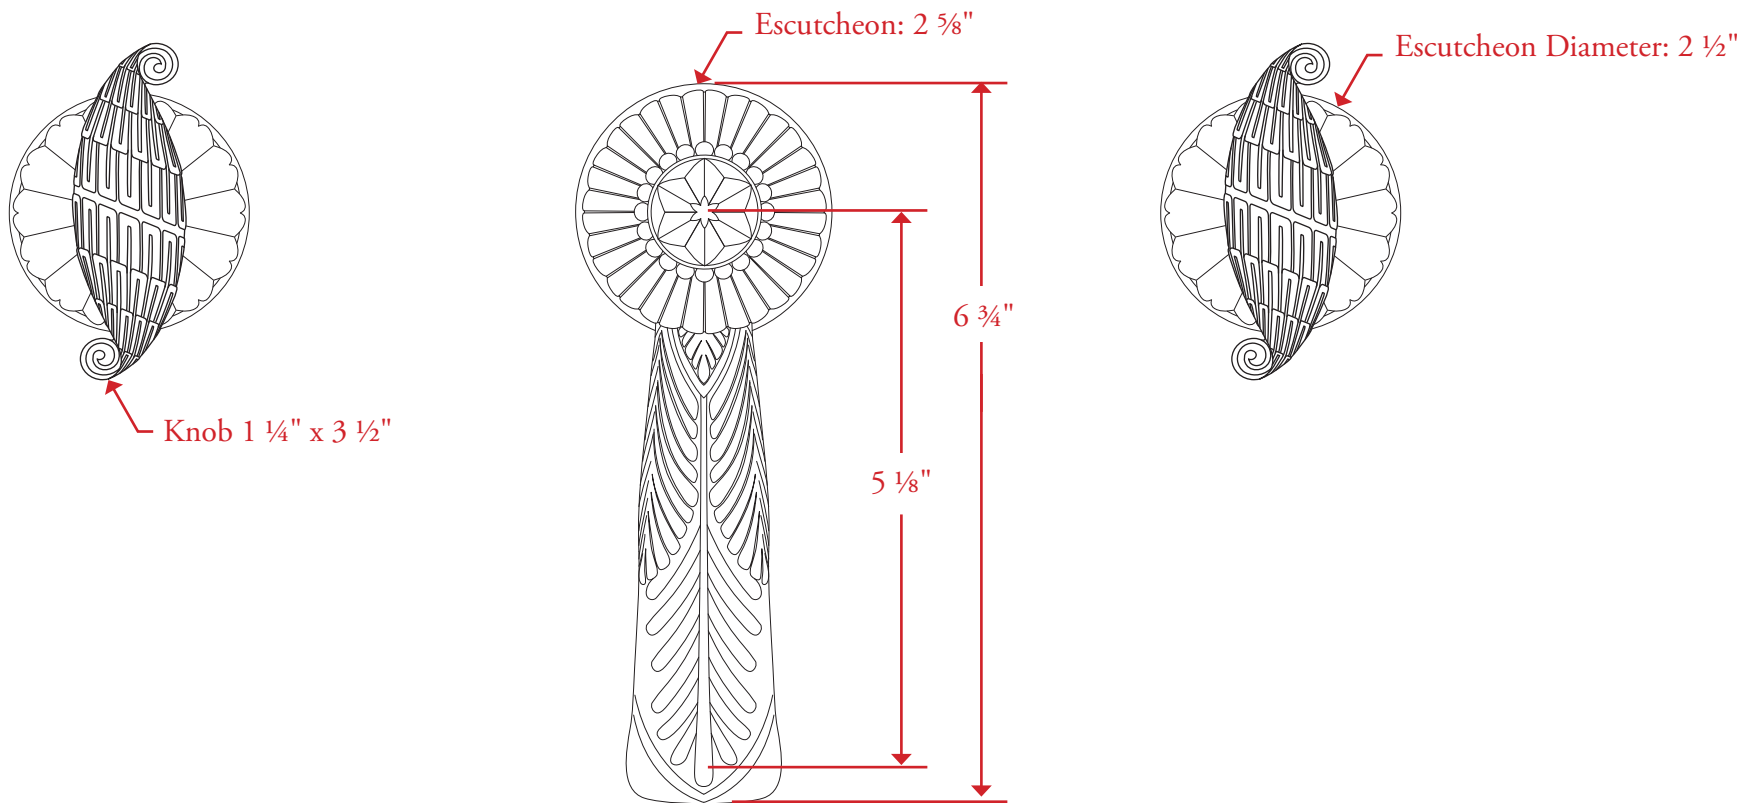

## RATEAU BASIN SET

N° 10601 with Levers

All measurements are in inches unless otherwise noted. Drawing shown at  $\frac{1}{2}$  scale. Please do not scale drawing. Template is for reference only, not mortising purposes. All field cutting and fitting should be done with physical hardware. All matching bathroom accessories are available. Some spout designs require additional mounting space. Please verify clearance at basin or tub.