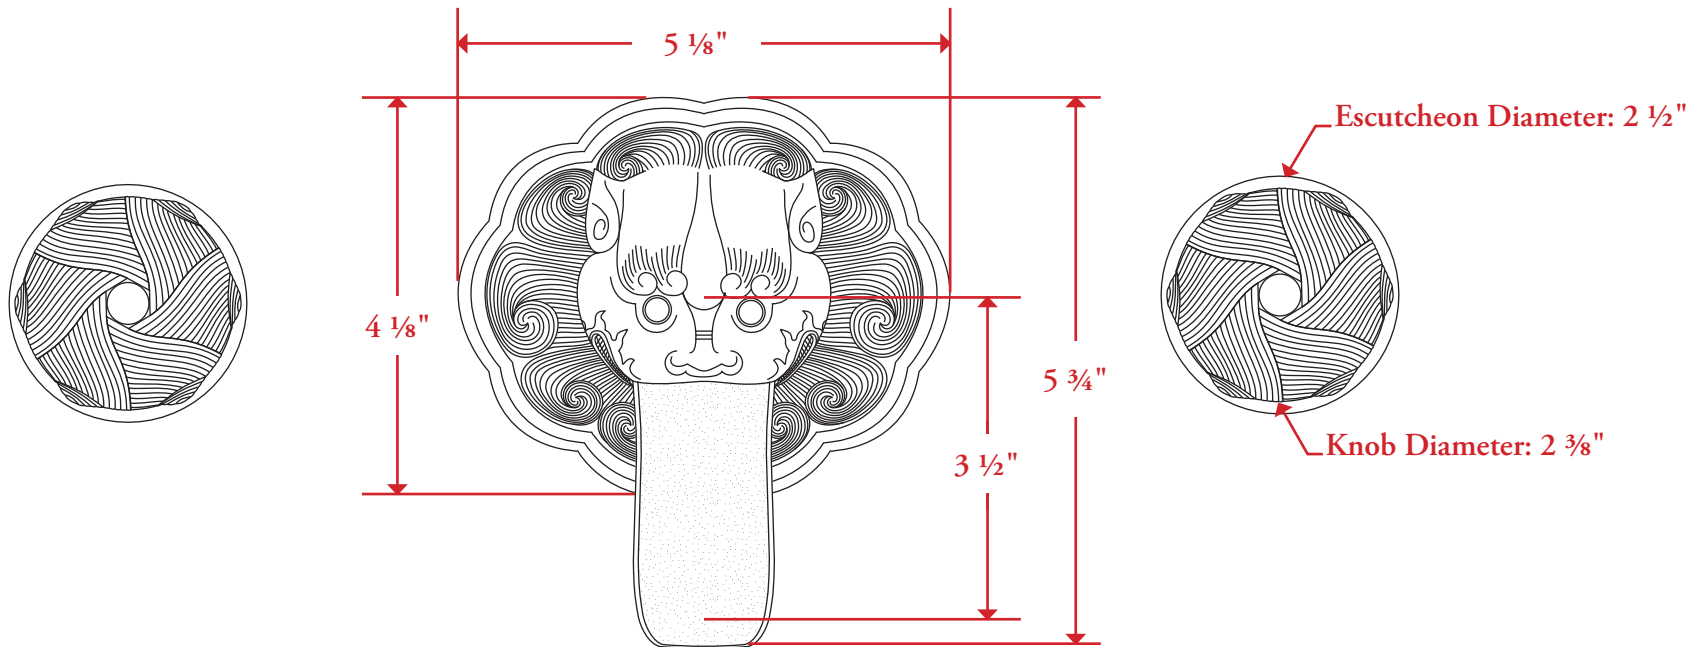

## FOO DOG BASIN SET

N° 10000 with Knobs

All measurements are in inches unless otherwise noted. Drawing shown at  $\frac{1}{2}$  scale. Please do not scale drawing. Template is for reference only, not mortising purposes.

All field cutting and fitting should be done with physical hardware. All matching bathroom accessories are available.

Drilling Instructions: Hole sizes to be  $1 \frac{1}{8}$ " minimum for installation of valves and spout.