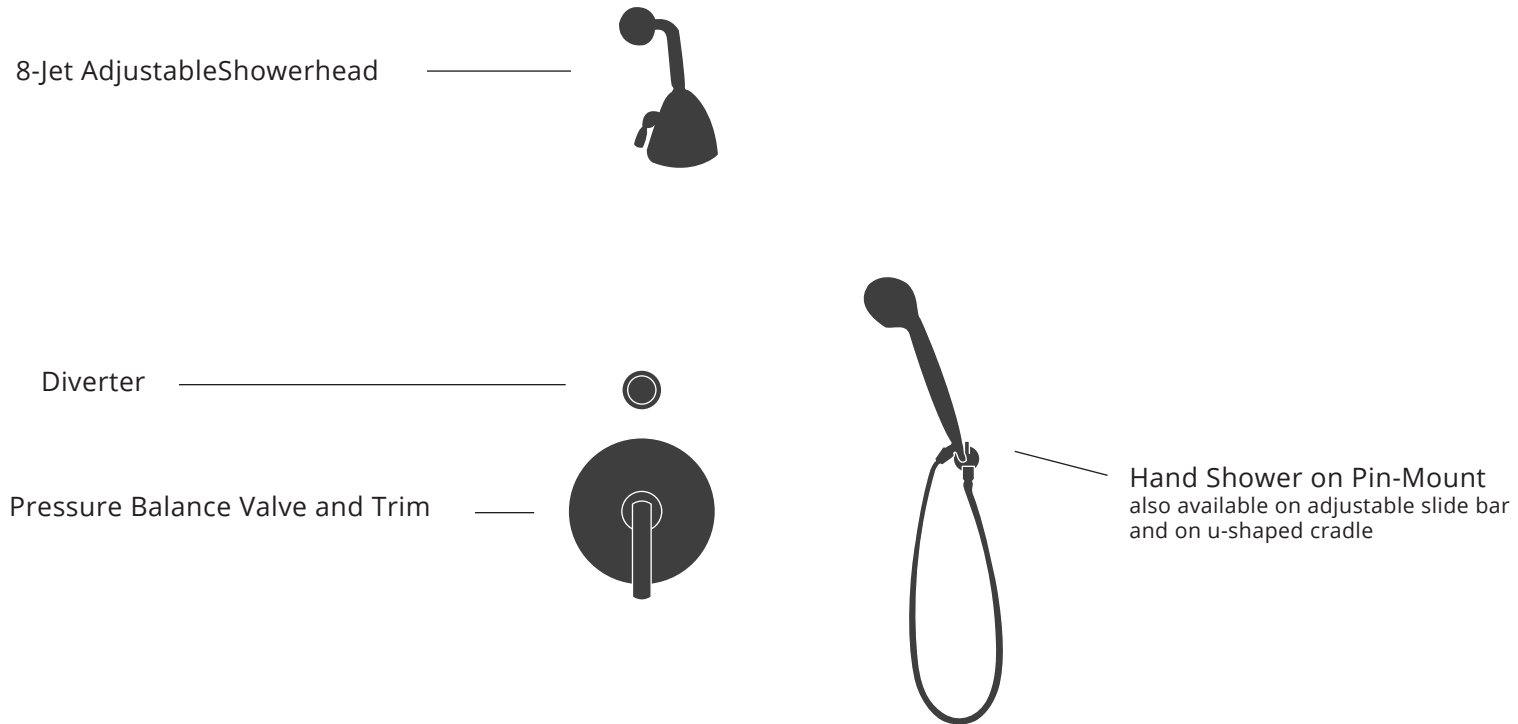

### N° 13123 Pressure Balance Anti-Scald Valve and Trim with Showerhead

8-Jet Adjustable Showerhead

Pressure Balance Valve and Trim

The first three digits of a product number indicate the collection style number. Acanthus (131) is shown. Shower configurations are available in any collection style. Drawings are for reference only and are not to scale.

## SHOWER SET CONFIGURATIONS

Anti-Scald Thermostatic Mixing Valve and Trim Complete Shower Set Configuration Showing Available Accessories

The first three digits of a product number indicate the collection style number. Acanthus (131) is shown. Shower configurations are available in any collection style. Drawings are for reference only and are not to scale.

## SHOWER SET CONFIGURATIONS

N° 13124 Pressure Balance Anti-Scald Valve and Trim with Diverter, Showerhead and Hand Shower on Pin-Mount

The first three digits of a product number indicate the collection style number. Acanthus (131) is shown. Shower configurations are available in any collection style. Drawings are for reference only and are not to scale.