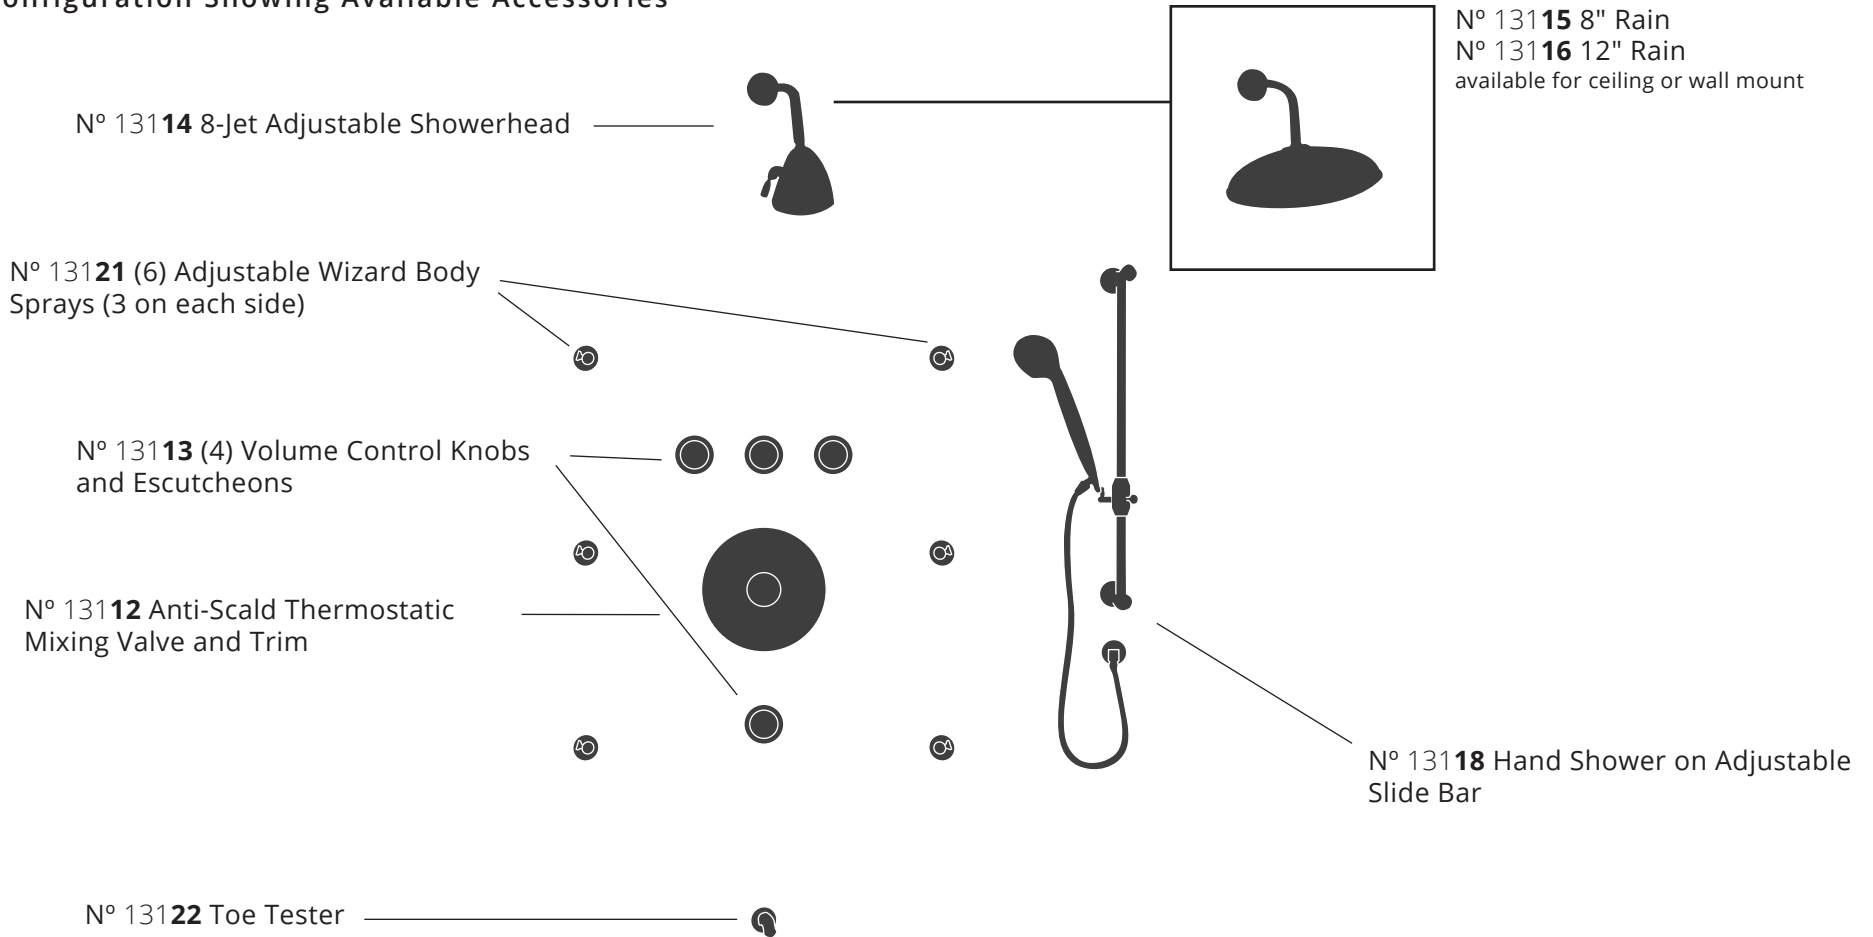

## SHOWER SET CONFIGURATIONS

### N° 13123 Pressure Balance Anti-Scald Valve and Trim with Showerhead

8-Jet Adjustable Showerhead

Pressure Balance Valve and Trim

The first three digits of a product number indicate the collection style number. Acanthus (131) is shown. Shower configurations are available in any collection style. Drawings are for reference only and are not to scale.

## SHOWER SET CONFIGURATIONS

Anti-Scald Thermostatic Mixing Valve and Trim Complete Shower Set Configuration Showing Available Accessories

The first three digits of a product number indicate the collection style number. Acanthus (131) is shown. Shower configurations are available in any collection style. Drawings are for reference only and are not to scale.

## SHOWER SET CONFIGURATIONS

N° 13124 Pressure Balance Anti-Scald Valve and Trim with Diverter, Showerhead and Hand Shower on Pin-Mount

The first three digits of a product number indicate the collection style number. Acanthus (131) is shown. Shower configurations are available in any collection style. Drawings are for reference only and are not to scale.