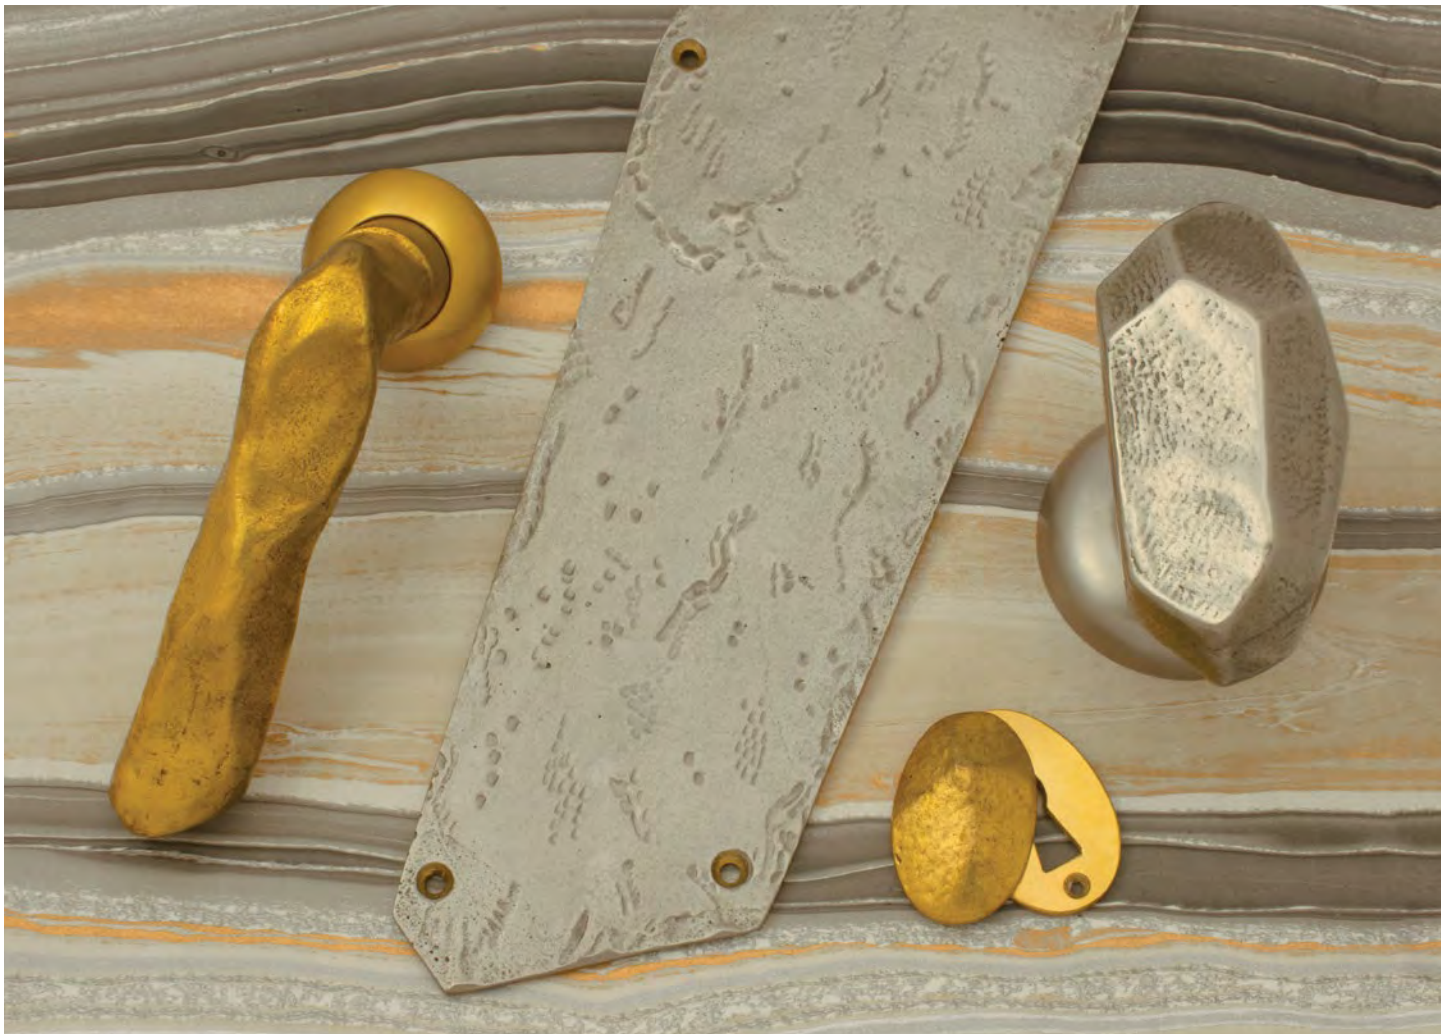

NUGGET

Inspired by Formalist sculptor Giacometti, this collection was created by Arthur C. Ward, P.E. Guerin's 3rd-generation president, in the 1950s. Perfectly suited for Brutalist-inspired interiors, which have seen a resurgence lately, this collection also offers a fun take on nature-inspired interiors. Favorite finishes for this suite include Antique Gold for a gold nugget look, and Antique Brass or Pewter for emulating stone.

NUGGET

Nugget Lever
No 72840 - 4 1/2"