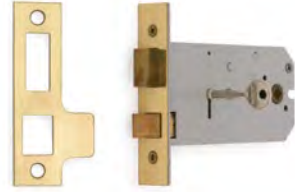

Horizontal Mortise Lock
N° 74640 Passage Latch - 5" backset
N° 74650 Privacy Lock - 5" backset
N° 74660 Bit Key Lock - 5" backset
For use with knobs only.