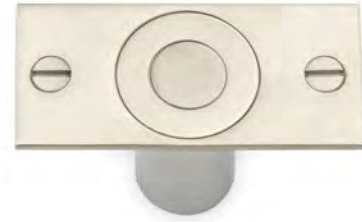

Dust Proof Strike for Flush Bolt
N° 78311 - 3 1/2" x 1 5/8" x 2 1/8"